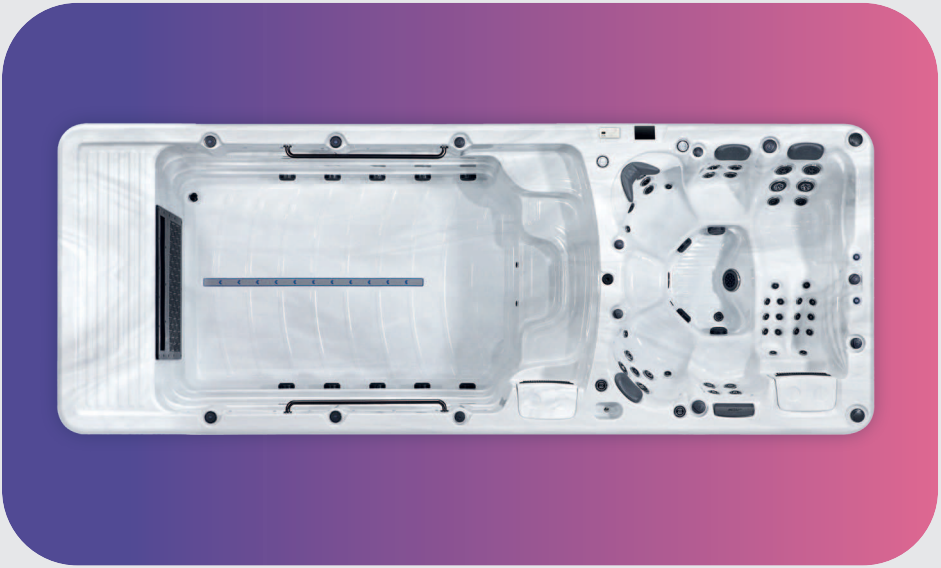

Swim Spa Range

Helios Pro

Steps incl.

Filter required
SS01 x 4

Acrylic Colour

Sterling Silver

Cabinet Colour

Grey

Specifications

People	5	Dry/Wet Weight	1,475 kg / 10,975 kg
Dimensions	5,900 x 2,250 x 1,500 mm	Water Capacity	9,500 Litres
Total Jets	53	Insulation	Platinum Premium Shield
Seat layout	4 seats + 1 lounger	Electrical Supply	1 x 40 Amp + 1 x 32 Amp
LED Lighting	✓	Heater	2 x 3 kw
Music System	Bluetooth	Pumps	2 x 2 HP
Water Care System	SW Ozone	Pumps (Swim)	Turbine
Controls	Spa Touch 2T	Circulation Pump	2 x 0.35 HP